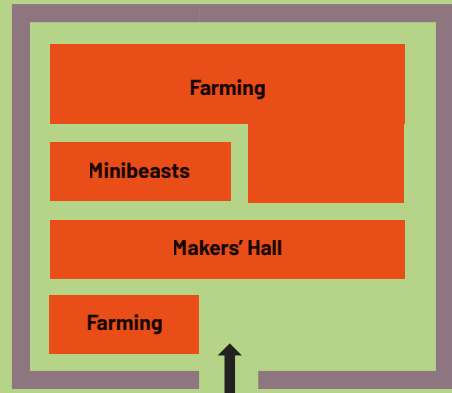

ST MARY'S CHURCH HALL

ROSEHILL STREET

LLANRWST ROAD - B5106

Sea Creatures Art Workshops  
Fill Wales with Food

BANGOR ROAD

MOUNT PLEASANT

TOWN DITCH ROAD

- GWLEDD CONWY FEAST SITES
- TICKETS
- ARRIVA PARK & RIDE BUS STOPS
- BUGGY & BAG DROP
- TOURIST INFORMATION (WIFI)
- LOST CHILDREN
- FIRST AID POINT
- PAID PARKING
- CASH MACHINE
- TOILETS
- DISABLED TOILET
- EVENT INFORMATION OFFICE

St Mary's Church

Local Produce Market

Royal Cambrian Academy

Hubble Bubble Kitchen

CASTLE STREET

HIGH STREET

CHAPEL STREET

LOWERGATE ARCH

BERRY STREET

QUAY  
Streetfood

Streetfood

River Food Hall

Kitchen Theatre

Feast Bar

Main Stage

Traditional Crafts