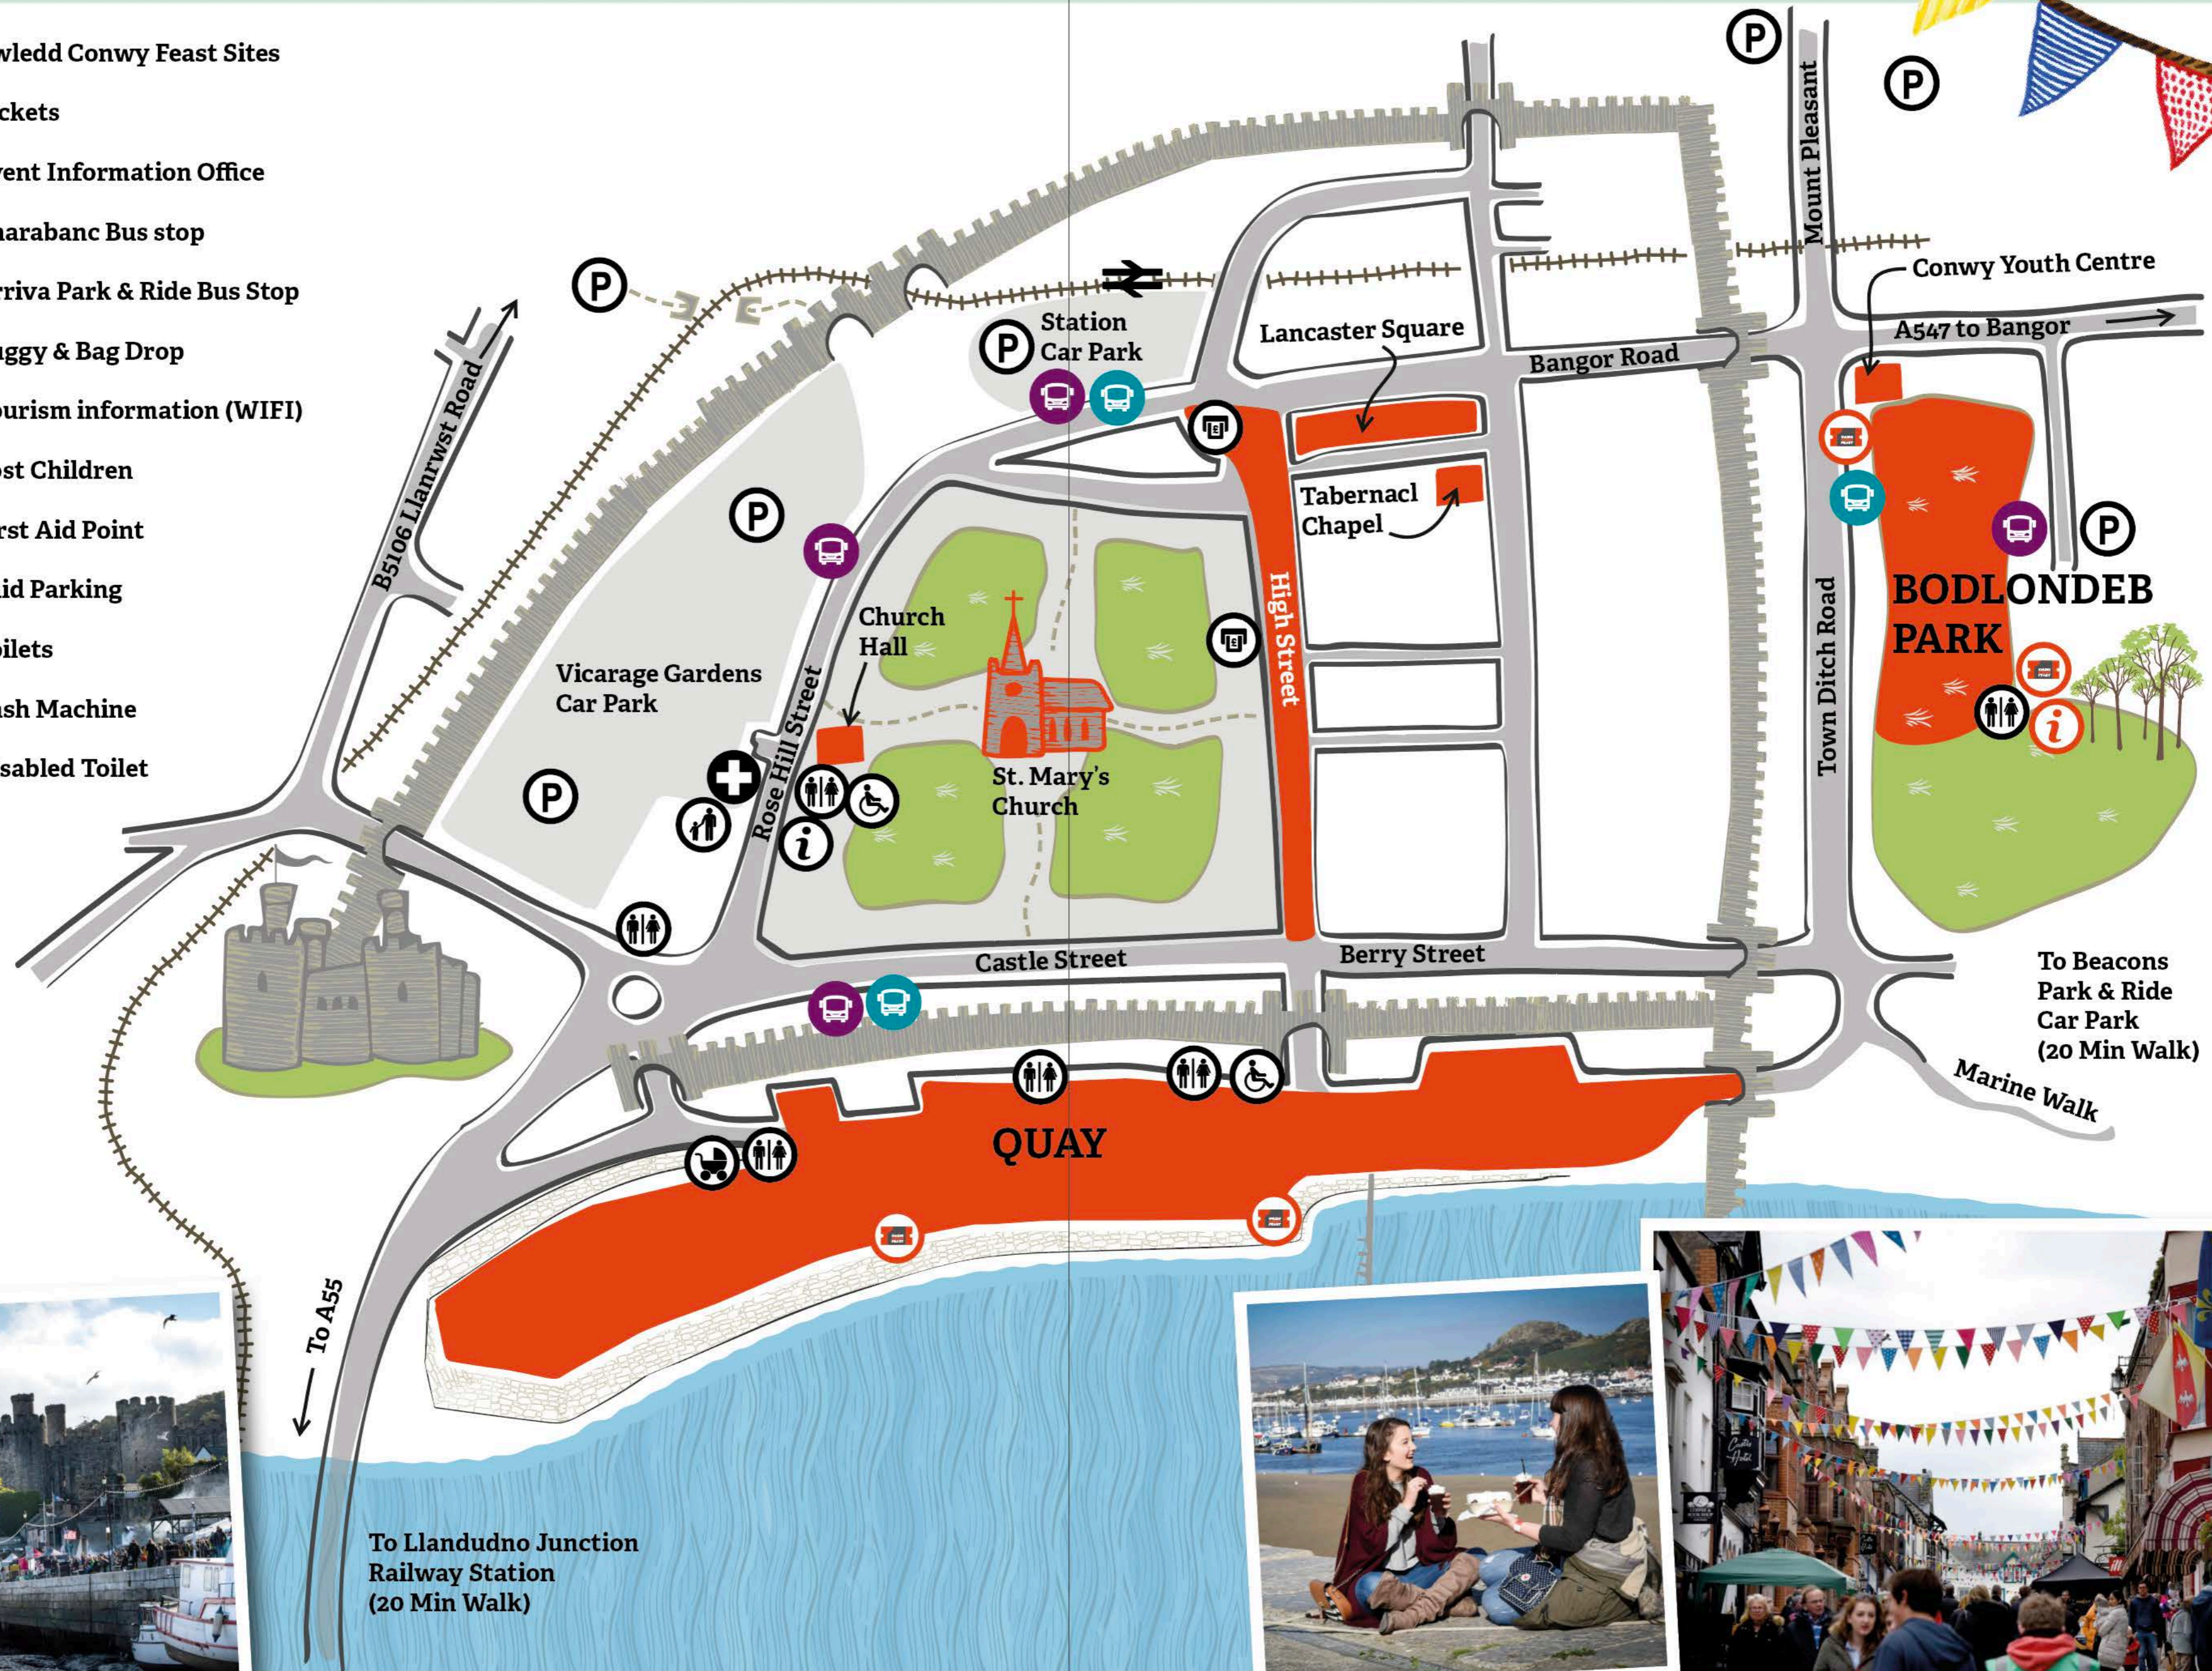

-  Gwledd Conwy Feast Sites
-  Tickets
-  Event Information Office
-  Charabanc Bus stop
-  Arriva Park & Ride Bus Stop
-  Buggy & Bag Drop
-  Tourism information (WIFI)
-  Lost Children
-  First Aid Point
-  Paid Parking
-  Toilets
-  Cash Machine
-  Disabled Toilet

To Llandudno Junction
Railway Station
(20 Min Walk)

To Beacons
Park & Ride
Car Park
(20 Min Walk)